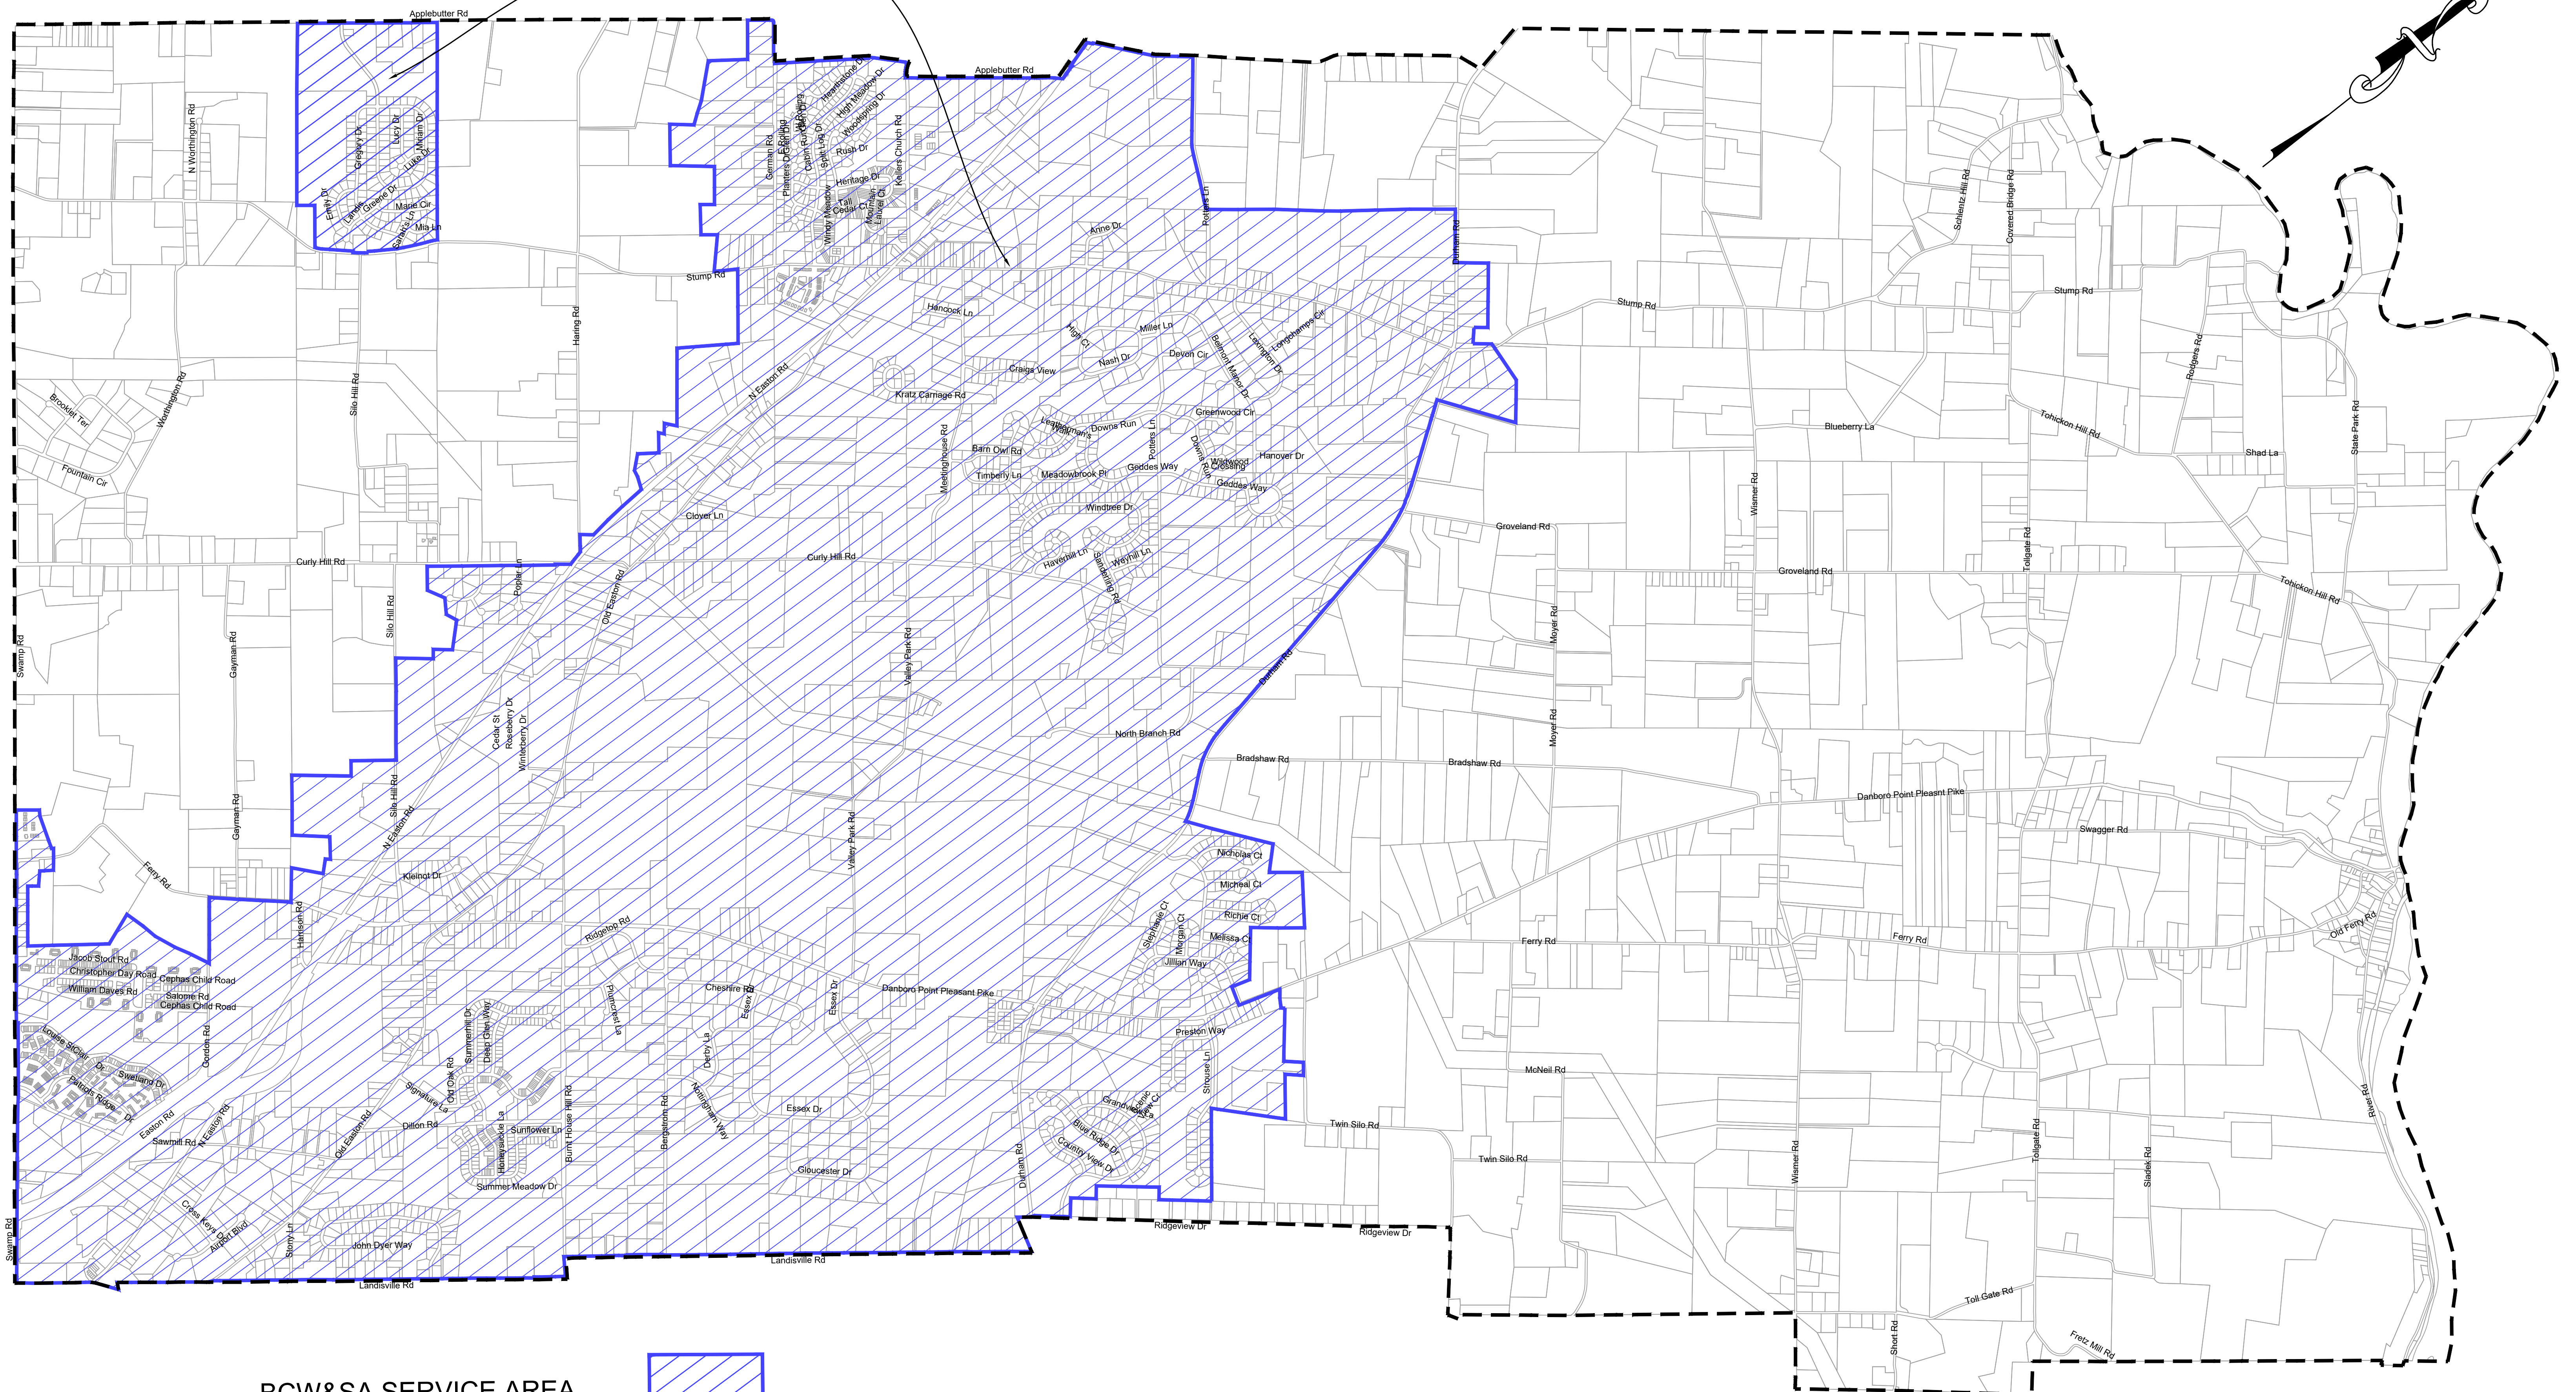

SERVICE AREA

BCW&SA SERVICE AREA

BUCKS COUNTY WATER & SEWER AUTHORITY
 SANITARY SEWER DISTRICT

PLUMSTEAD TOWNSHIP
 BUCKS COUNTY, PENNSYLVANIA

JANUARY 24, 2008
 REVISED AUGUST 20, 2017 (GERMAN ROAD PARCELS)